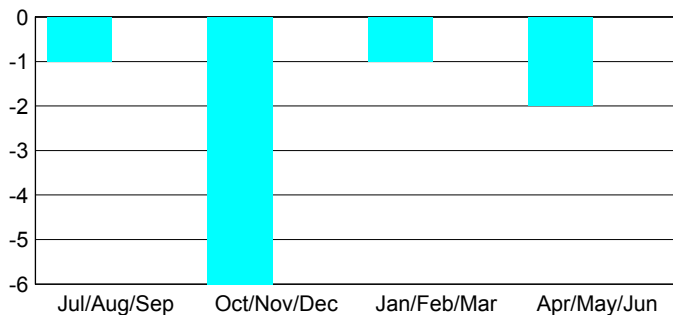

GMT: **Joel Gómez Franco**

Location: **MEXICO**

GMT CA: **3**

CLUBS

Month	New Club Goal	Actual New Clubs	Actual Dropped Clubs	Gain/Loss of Clubs
2012-2013				
Jul/Aug/Sep		0	1	-1
Oct/Nov/Dec		0	6	-6
Jan/Feb/Mar		0	1	-1
Apr/May/Jun		0	2	-2
Totals		0	10	-10

Club Results 2012-2013

Goal, New, Dropped, Gain/Loss

YTD Status Quo Clubs 2012-2013

Status Quo Clubs Compared to Status Quo Members

Club Gain/Loss 2012-2013

MEMBERSHIP

Month	Net Memb Goal	Actual New Memb	Actual Dropped Memb	Gain/Loss of Memb
2012-2013				
Jul/Aug/Sep		8	51	-43
Oct/Nov/Dec		23	155	-132
Jan/Feb/Mar		4	20	-16
Apr/May/Jun		25	106	-81
Totals		60	332	-272

Membership Results 2012-2013

Goal, New, Dropped, Gain/Loss

Gender Comparison 2012-2013

Membership Gain/Loss 2012-2013