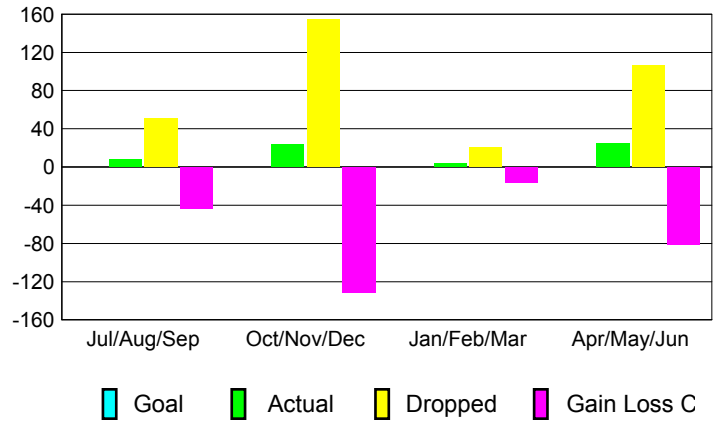

GMT: **Joel Gómez Franco**

Location: **MEXICO**

GMT CA: **3**

CLUBS

Month	New Club Goal	Actual New Clubs	Actual Dropped Clubs	Gain/Loss of Clubs
2012-2013				
Jul/Aug/Sep		0	1	-1
Oct/Nov/Dec		0	6	-6
Jan/Feb/Mar		0	1	-1
Apr/May/Jun		0	2	-2
Totals		0	10	-10

Club Results 2012-2013

Goal, New, Dropped, Gain/Loss

YTD Status Quo Clubs 2012-2013

Status Quo Clubs Compared to Status Quo Members

Club Gain/Loss 2012-2013

MEMBERSHIP

Month	Net Memb Goal	Actual New Memb	Actual Dropped Memb	Gain/Loss of Memb
2012-2013				
Jul/Aug/Sep		8	51	-43
Oct/Nov/Dec		23	155	-132
Jan/Feb/Mar		4	20	-16
Apr/May/Jun		25	106	-81
Totals		60	332	-272

Membership Results 2012-2013

Goal, New, Dropped, Gain/Loss

Gender Comparison 2012-2013

Membership Gain/Loss 2012-2013