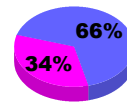

GMT: **Joel Gómez Franco**

Location: **MEXICO**

GMT CA: **3**

CLUBS

Month	New Club Goal	Actual New Clubs	Actual Dropped Clubs	Gain/Loss of Clubs
2012-2013				
Jul/Aug/Sep		0	1	-1
Oct/Nov/Dec		0	6	-6
Jan/Feb/Mar		0	1	-1
Apr/May/Jun		0	2	-2
Totals		0	10	-10

Club Results 2012-2013

Goal, New, Dropped, Gain/Loss

YTD Status Quo Clubs 2012-2013

Status Quo Clubs Compared to Status Quo Members

Club Gain/Loss 2012-2013

MEMBERSHIP

Month	Net Memb Goal	Actual New Memb	Actual Dropped Memb	Gain/Loss of Memb
2012-2013				
Jul/Aug/Sep		8	51	-43
Oct/Nov/Dec		23	155	-132
Jan/Feb/Mar		4	20	-16
Apr/May/Jun		25	106	-81
Totals		60	332	-272

Membership Results 2012-2013

Goal, New, Dropped, Gain/Loss

Gender Comparison 2012-2013

Membership Gain/Loss 2012-2013