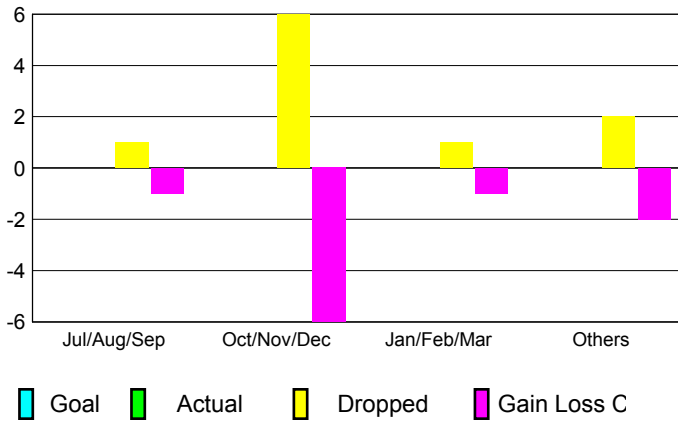

GMT: **Joel Gómez Franco**

Location: **MEXICO**

GMT CA: **3**

CLUBS

Month	New Club Goal	Actual New Clubs	Actual Dropped Clubs	Gain/Loss of Clubs
2012-2013				
Jul/Aug/Sep		0	1	-1
Oct/Nov/Dec		0	6	-6
Jan/Feb/Mar		0	1	-1
Apr/May/Jun		0	2	-2
Totals		0	10	-10

Club Results 2012-2013

Goal, New, Dropped, Gain/Loss

YTD Status Quo Clubs 2012-2013

Status Quo Clubs Compared to Status Quo Members

Club Gain/Loss 2012-2013

MEMBERSHIP

Month	Net Memb Goal	Actual New Memb	Actual Dropped Memb	Gain/Loss of Memb
2012-2013				
Jul/Aug/Sep		8	51	-43
Oct/Nov/Dec		23	155	-132
Jan/Feb/Mar		4	20	-16
Apr/May/Jun		25	106	-81
Totals		60	332	-272